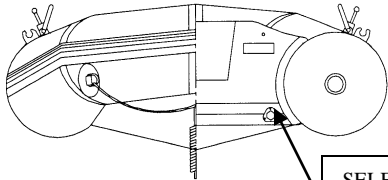

RUBSTRAKE
GRAY / WHITE - VA083WH

AIR VALVE PARTS
COMPLETE - C342GY
VALVE CAP - C349GY
CAP DIAPHRAM - C348
VALVE FLAPPER - C3421
VALVE STRAP - C343N
O-RING - C344
VALVE BASE - C333
BASE RING - C345GY

OARS & OARLOCK PARTS
OARS - DC635
OARLOCK - DC4126GY
SCREW CAPS - DC393
PIN & RIVET SET - COM165
OAR HOLDER - DC4123GY

SELF-BAILER PARTS
BAILER VALVE (INCLUDES FLAPPER) - C441A
BAILER PLUG - C441B
BAILER FLAPPER - C441C

LEX-88

2023

LINE DRAWING & PARTS LIST